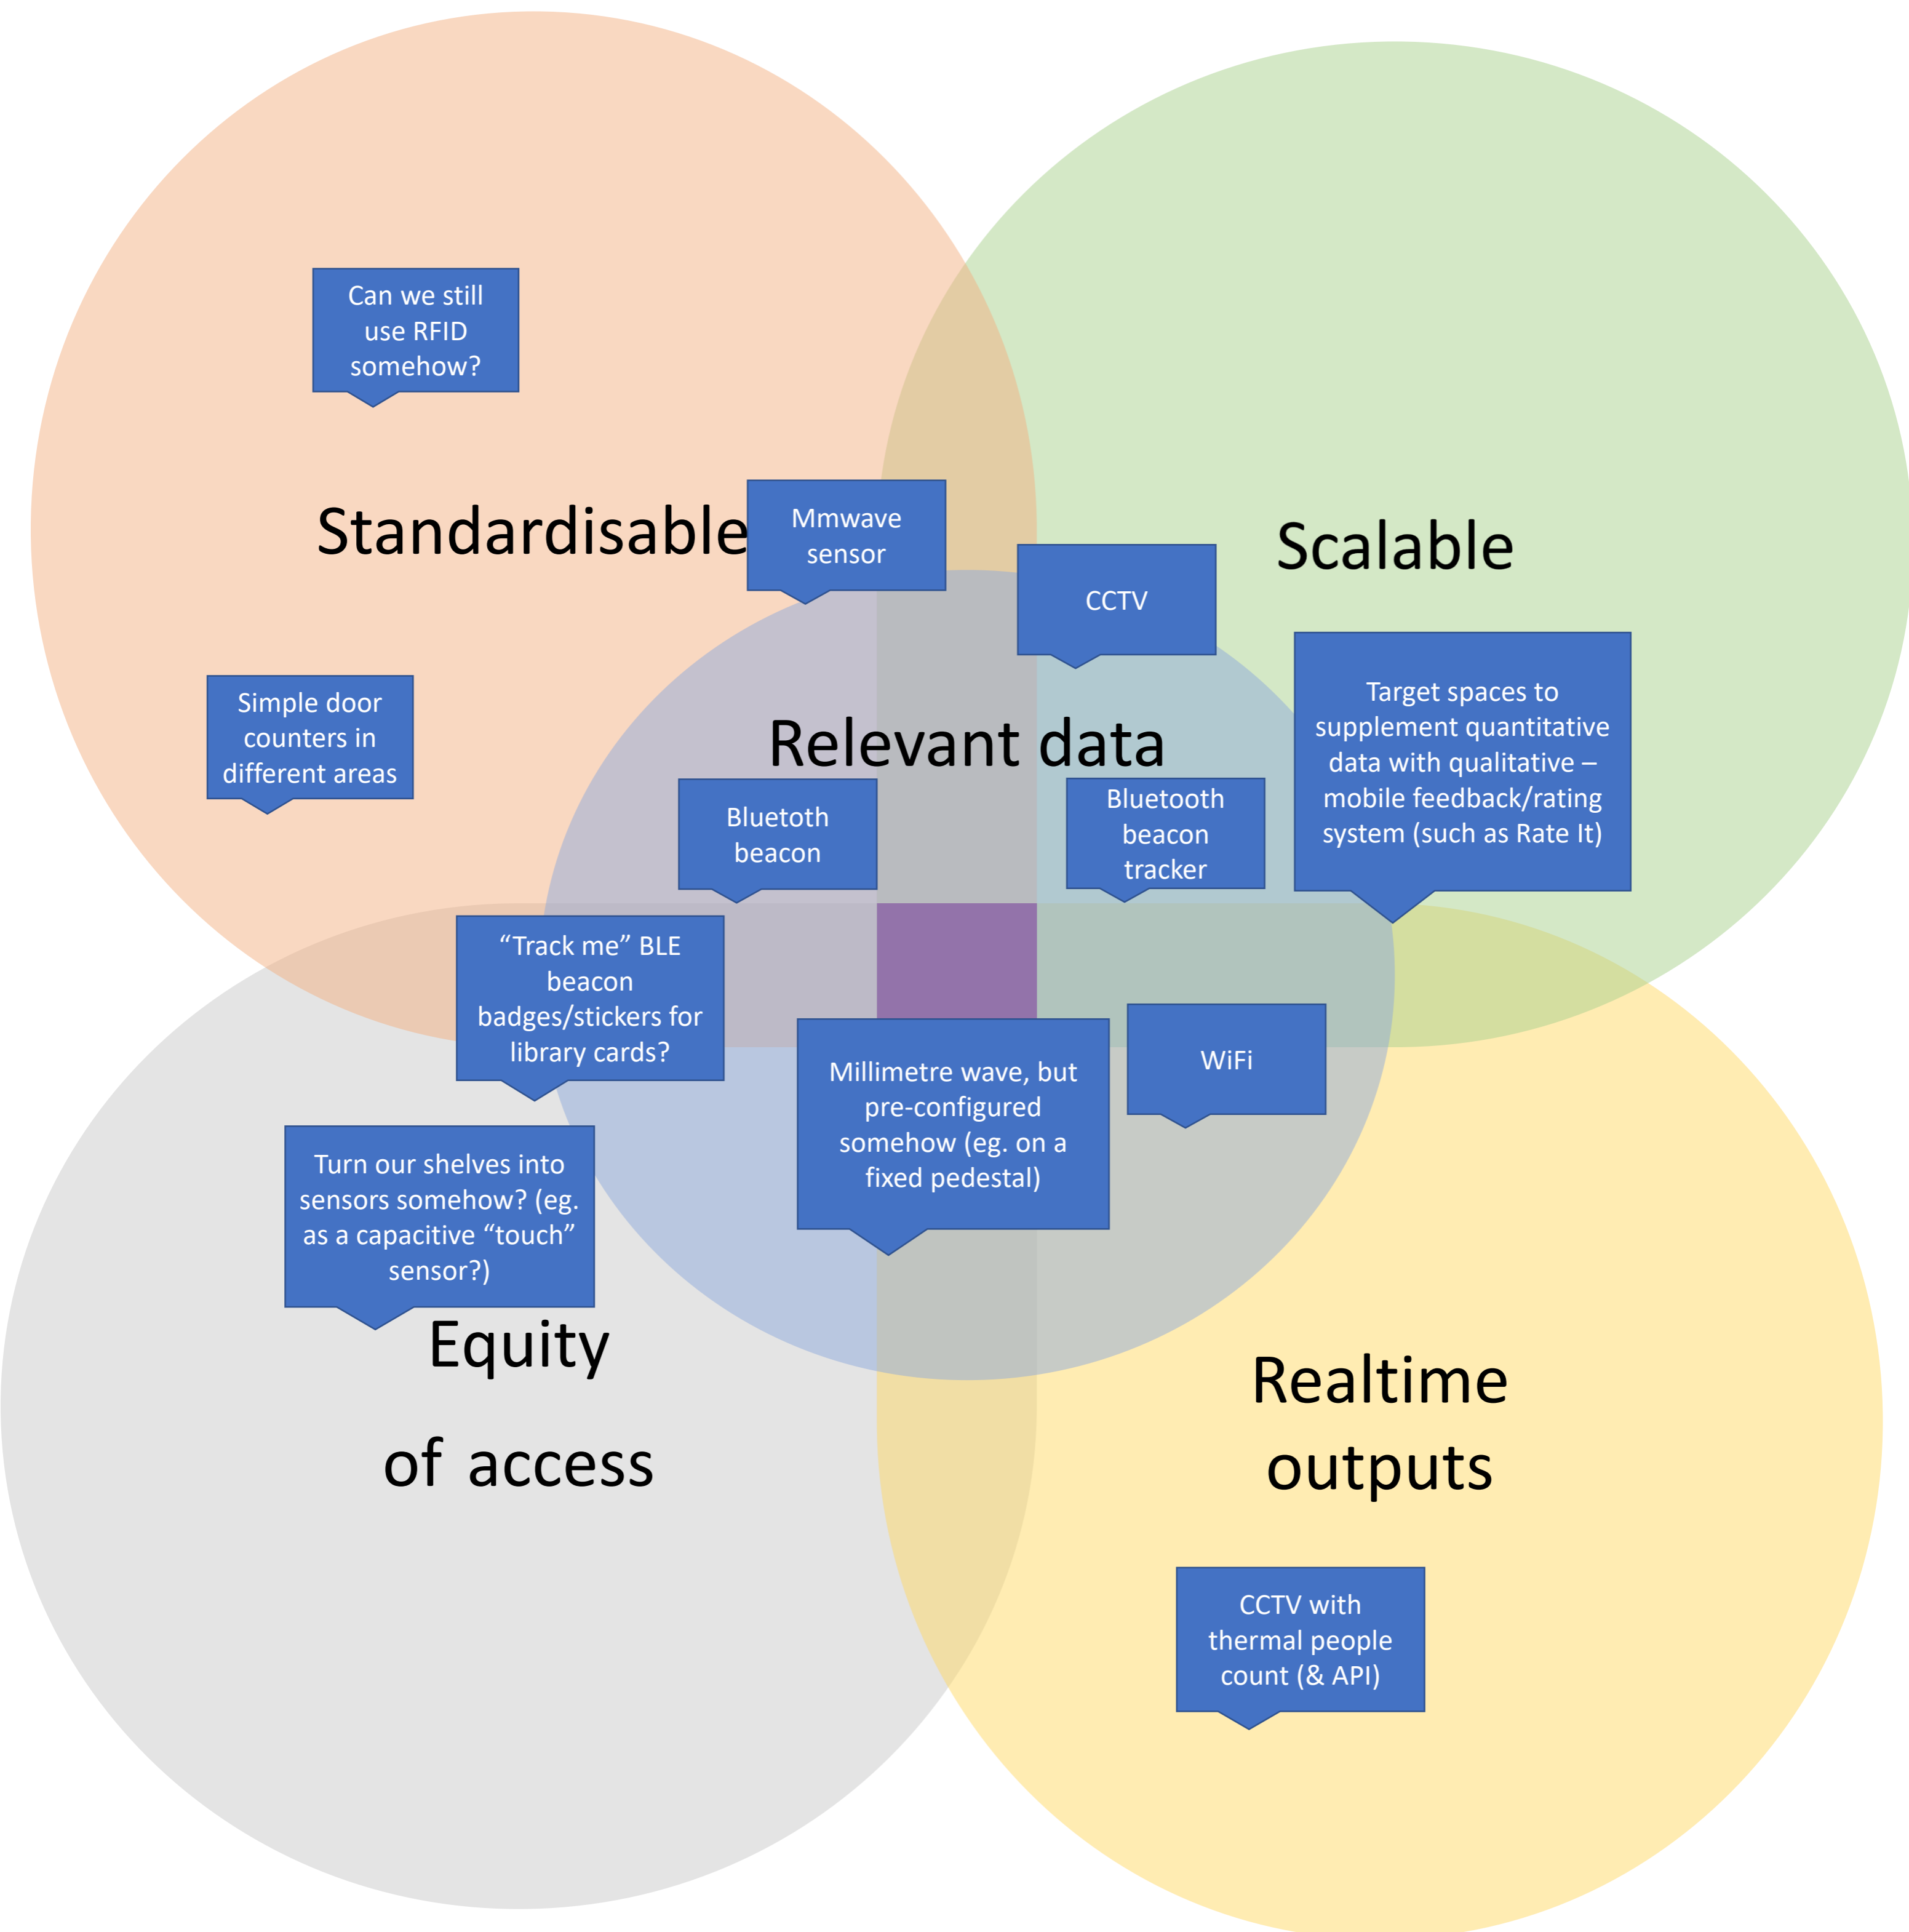

# Solution matrix

For mapping technologies proposed in the workshop

## Critical Conversation Session CC4

The challenge of finding better indicators for library use within Victorian Public Libraries using standardised technologies and approaches - Tom Edwards & Premal Niranjana